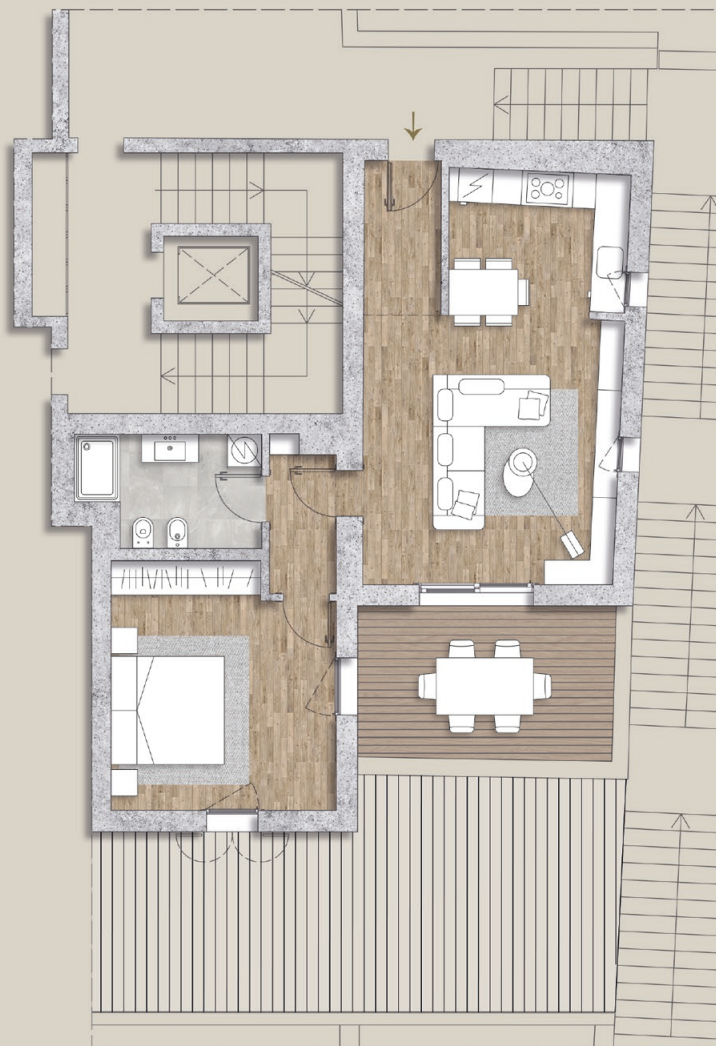

PORTOPICCOLO

Seafront Properties

↓
SEA

Case del Borgo

TWO-ROOM APARTMENT

Sqm. 82.95

Floor. .... 2nd Floor

Unit. B3.2.7

—|— = 1 meter