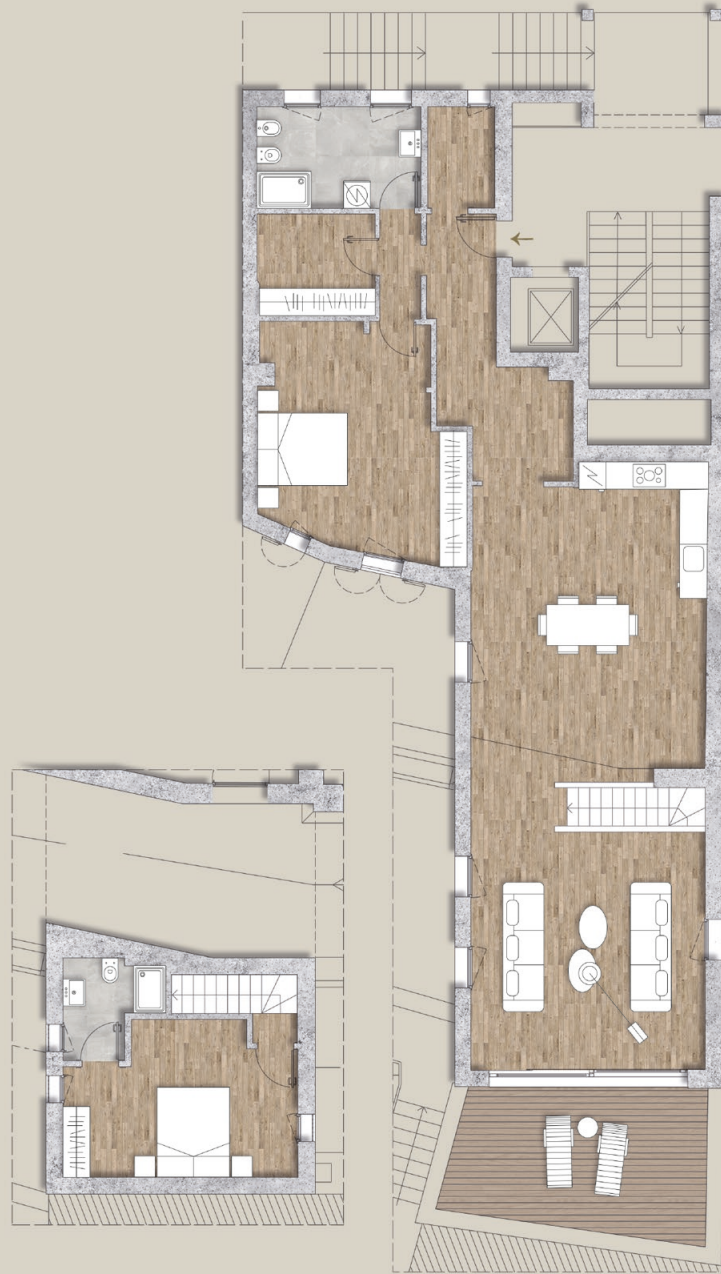

PORTOPICCOLO

Seafront Properties

↓
SEA

Case del Borgo

FOUR-ROOM APARTMENT

Sqm. 183.19

Floor. 1st Floor

Unit. B2.1.13

—|— = 1 meter

Notes: Measurements are approximate and do not represent part of any contract.

The position of bathroom sanitaryware, kitchen furniture and appliances and interior furnishing are merely a suggested layout.