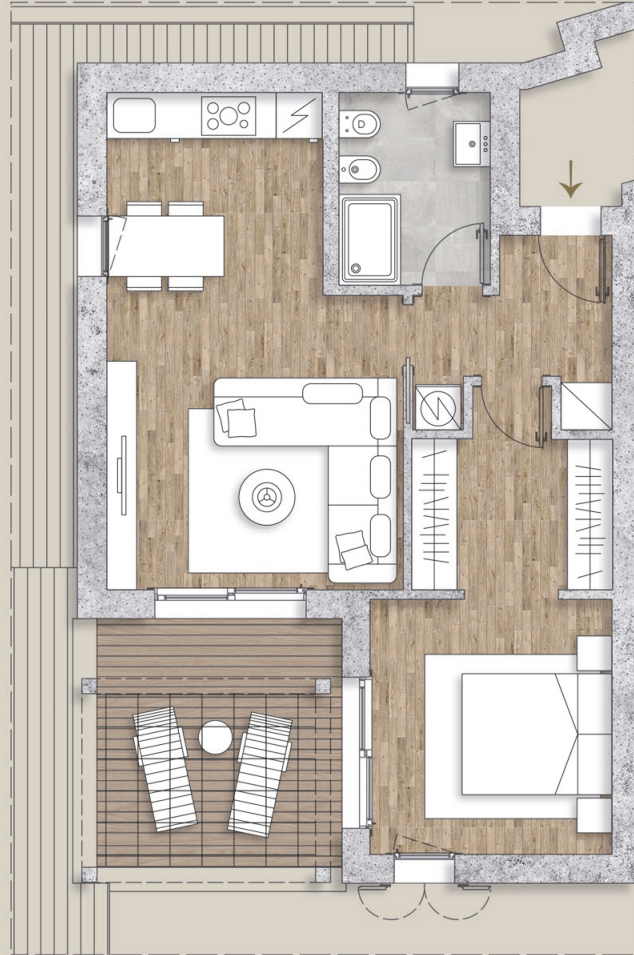

PORTOPICCOLO

Seafront Properties

↓
SEA

Case del Borgo

TWO-ROOM APARTMENT

Sqm. 71.92

Floor. 8th Floor

Unit. A2.8.55

—|— = 1 meter

Notes: Measurements are approximate and do not represent part of any contract.

The position of bathroom sanitaryware, kitchen furniture and appliances and interior furnishing are merely a suggested layout.